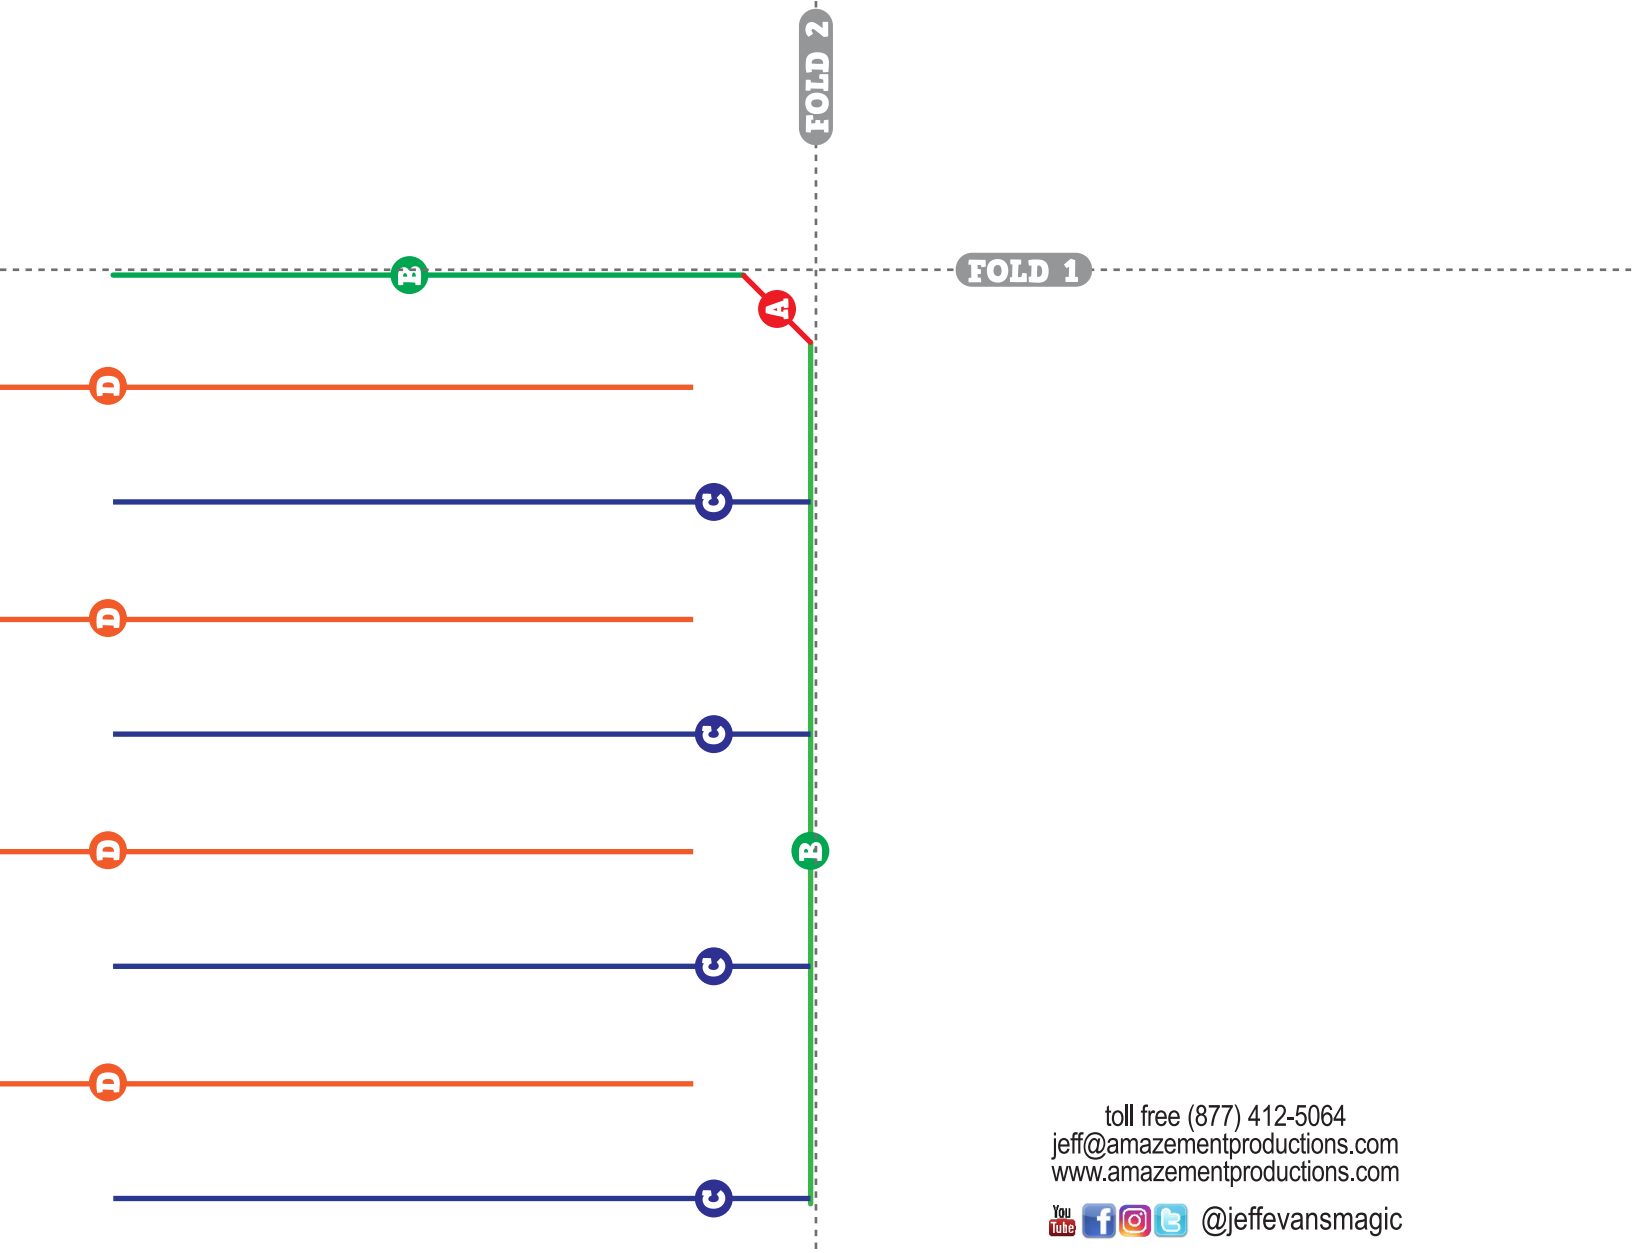

Walking Through Paper

Use this page for learning only.
The guide lines show you where to cut.

toll free (877) 412-5064
jeff@amazementproductions.com
www.amazementproductions.com

    @jeffevansmagic